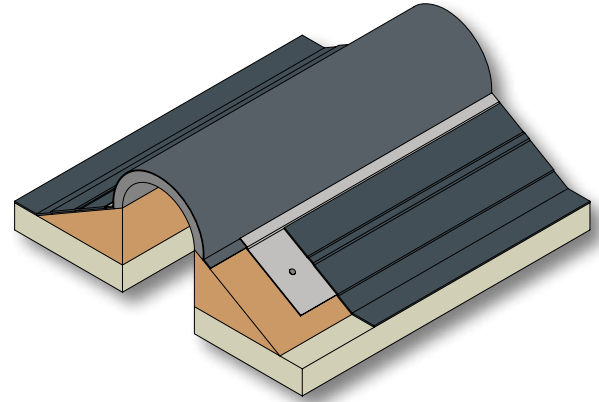

BRJ & BRJW Series

Technical Data:

Flanges (*=Optional flanges – Galvanized is standard)

- Galvanized Steel - 26 Gage
- Stainless Steel* - 0.018"
- Aluminum* - 0.032"
- Copper* - 16 Oz.
- Welded PVC* (Available with PVC membrane only)

Membrane (*=Optional material – EPDM is standard)

- EPDM – 60 Mil, Black
- Neoprene* – 60 Mil, Black
- PVC* – 60 Mil or 80 Mil reinforced, White

Support Foam

- K Factor – 0.25 @ Ambient
- Thickness – Varies per Joint Size

Product Description:

BRJ and BRJW are flexible roof joint covers which utilize malleable membrane applied to support foam, and are secured with a factory-attached metal flange.

Use This Cover For:

- Applications in built-up, flat or sloped roofs.
- Multi-directional movement requirements.
- Applications where exterior seals are used in walls and watertight transitions are critical.

Performance Characteristics:

The bellows material expands and contracts for multi-directional movement. Bellows roof cover system is capable of four-way movement. Optional waterstop is available. Available with factory fabricated transitions to ensure watertight results.

Standard Finishes:

Membrane – Black, Flanges – As fabricated.

Installation Guidelines:

Where intersections are required, install these first. Always start straight runs at roof edge or at intersections. Allow overhang at roof edge, equal to fascia depth. For complete installation instructions, please visit www.c-sgroup.com.