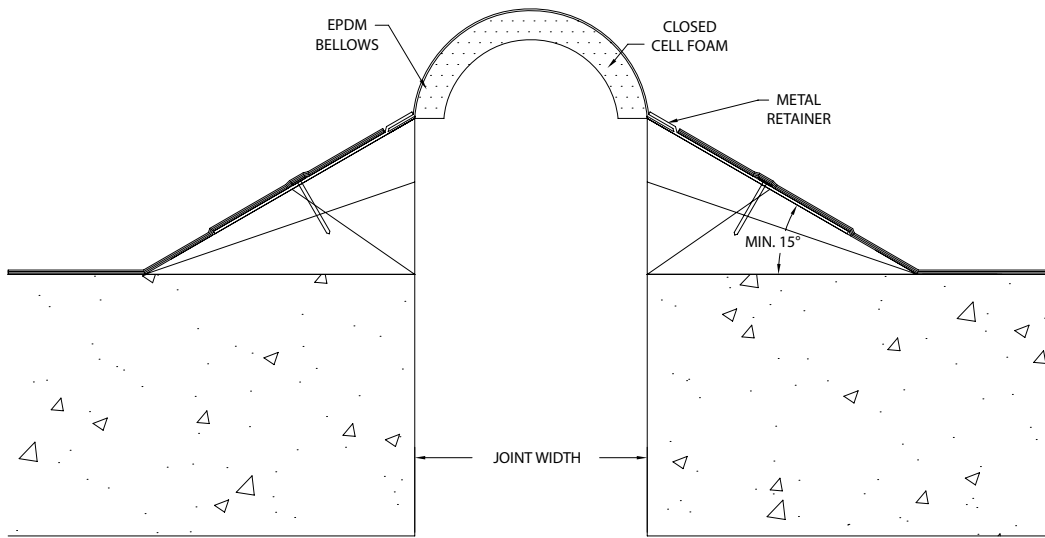

MODEL	JOINT WIDTH	MINIMUM OPENING	MAXIMUM OPENING	EXPOSED SURFACE	BLOCKOUT WIDTH	BLOCKOUT HEIGHT
BRJ-100	1.00" (25mm)	0.00" (0mm)	3.00" (76mm)	N/A	N/A	N/A
BRJ-200	2.00" (51mm)	0.00" (0mm)	3.00" (76mm)	N/A	N/A	N/A
BRJ-300	3.00" (76mm)	0.00" (0mm)	4.50" (114mm)	N/A	N/A	N/A
BRJ-400	4.00" (102mm)	0.00" (0mm)	6.00" (152mm)	N/A	N/A<!-- <td-->N/A	
BRJ-500	5.00" (127mm)	0.00" (0mm)	7.50" (191mm)	N/A	N/A	N/A
BRJ-600	6.00" (152mm)	0.00" (0mm)	9.00" (229mm)	N/A	N/A	N/A
BRJ-700	7.00" (178mm)	0.00" (0mm)	10.50" (267mm)	N/A	N/A	N/A
BRJ-800	8.00" (203mm)	0.00" (0mm)	12.00" (305mm)	N/A	N/A	N/A
BRJ-900	9.00" (229mm)	0.00" (0mm)	13.50" (343mm)	N/A	N/A	N/A
BRJ-1000	10.00" (254mm)	0.00" (0mm)	15.00" (381mm)	N/A	N/A	N/A
BRJ-1100	11.00" (279mm)	0.00" (0mm)	16.50" (419mm)	N/A	N/A	N/A
BRJ-1200	12.00" (305mm)	0.00" (0mm)	18.00" (457mm)	N/A	N/A	N/A
BRJ-1300	13.00" (330mm)	0.00" (0mm)	19.50" (495mm)	N/A	N/A	N/A
BRJ-1400	14.00" (356mm)	0.00" (0mm)	21.00" (533mm)	N/A	N/A	N/A
BRJ-1500	15.00" (381mm)	0.00" (0mm)	22.50" (572mm)	N/A	N/A	N/A
BRJ-1600	16.00" (406mm)	0.00" (0mm)	24.00" (610mm)	N/A	N/A	N/A

Contact factory for larger sizes.

BRJ